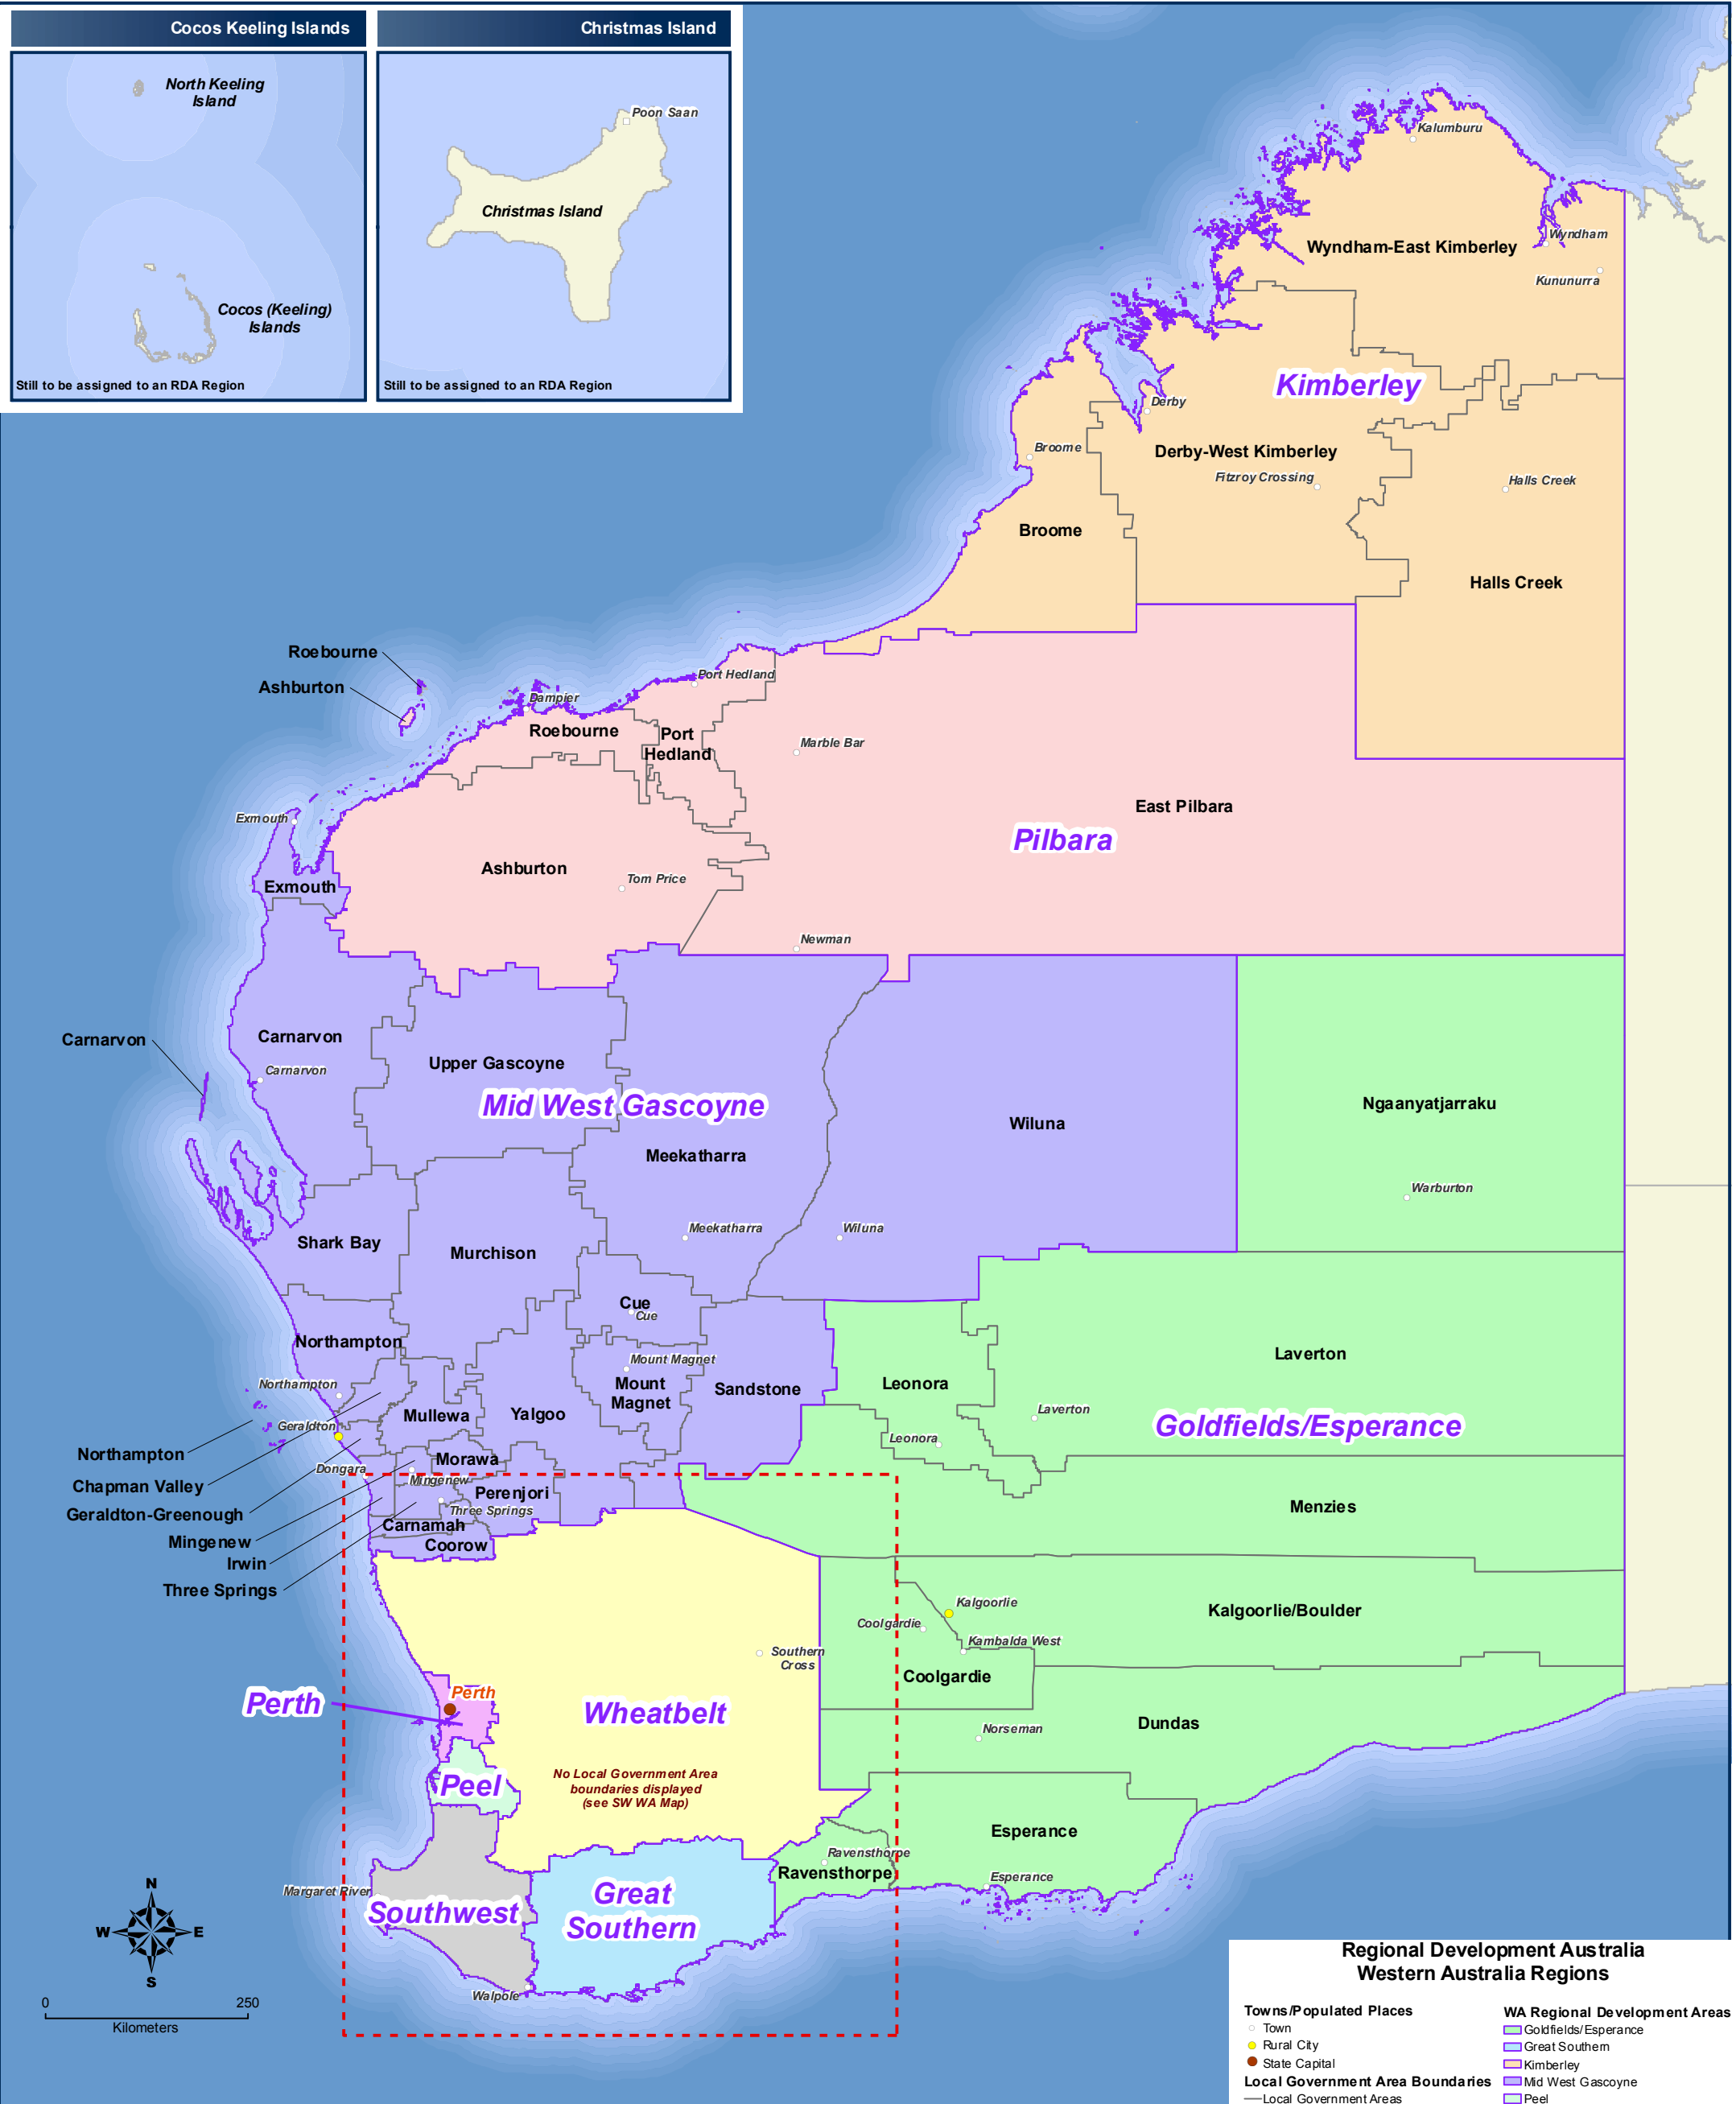

Western Australia Regional Development Australia Regions

Prepared August 2009 by the Department of Infrastructure, Transport, Regional Development and Local Government using 2009 Local Government Area boundaries as supplied by the Australian Bureau of Statistics.